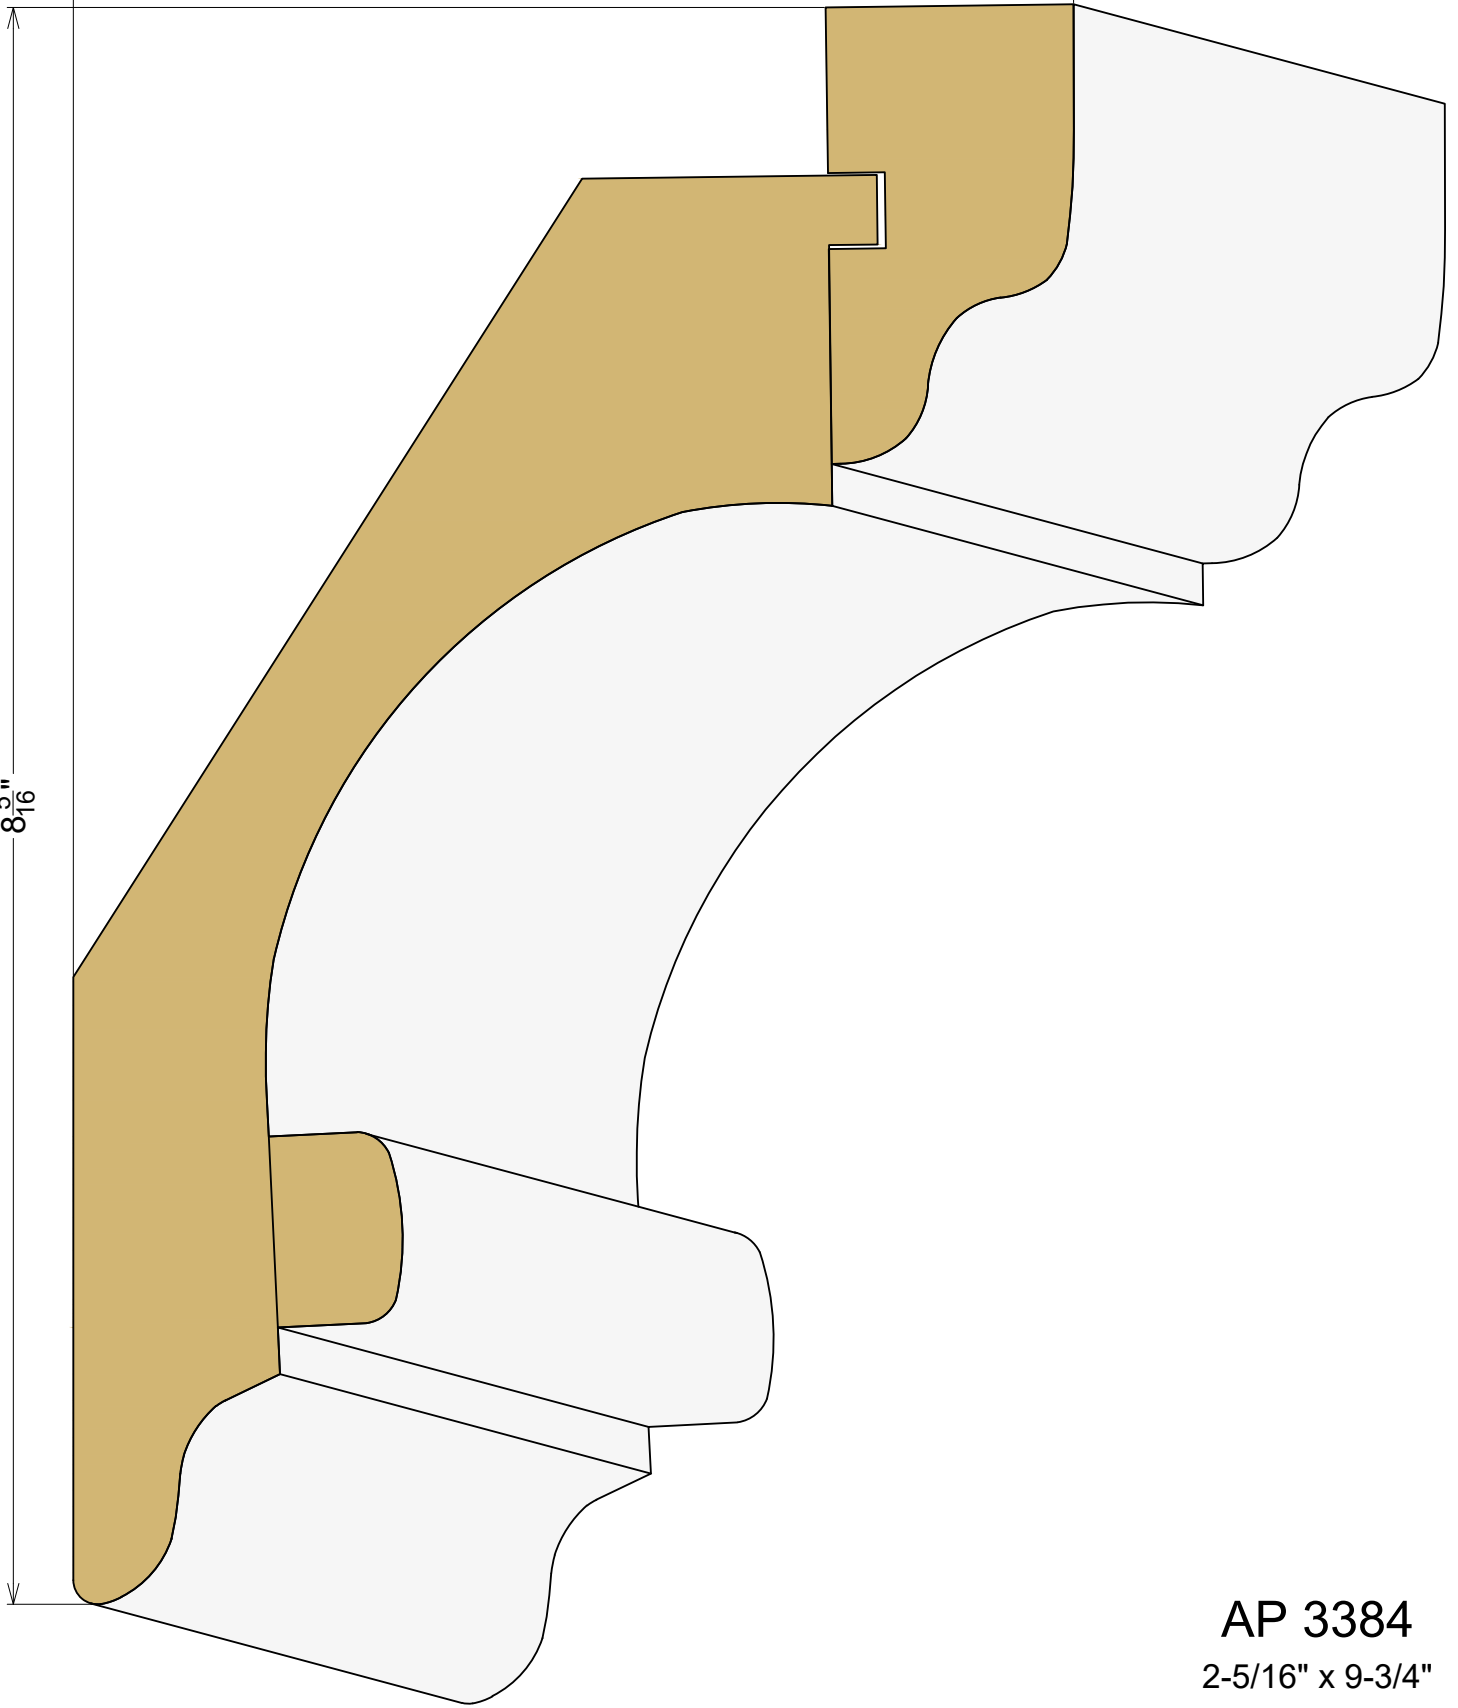

Full Scale

$5\frac{3}{16}$ "

$8\frac{5}{16}$ "

AP 3384

2-5/16" x 9-3/4"

ALL PHASE
CUSTOM MILL SHOP

7471 Sawyer Circle
Port Charlotte, Florida 33981
(P) 941-698-0531
allphase.rob@gmail.com